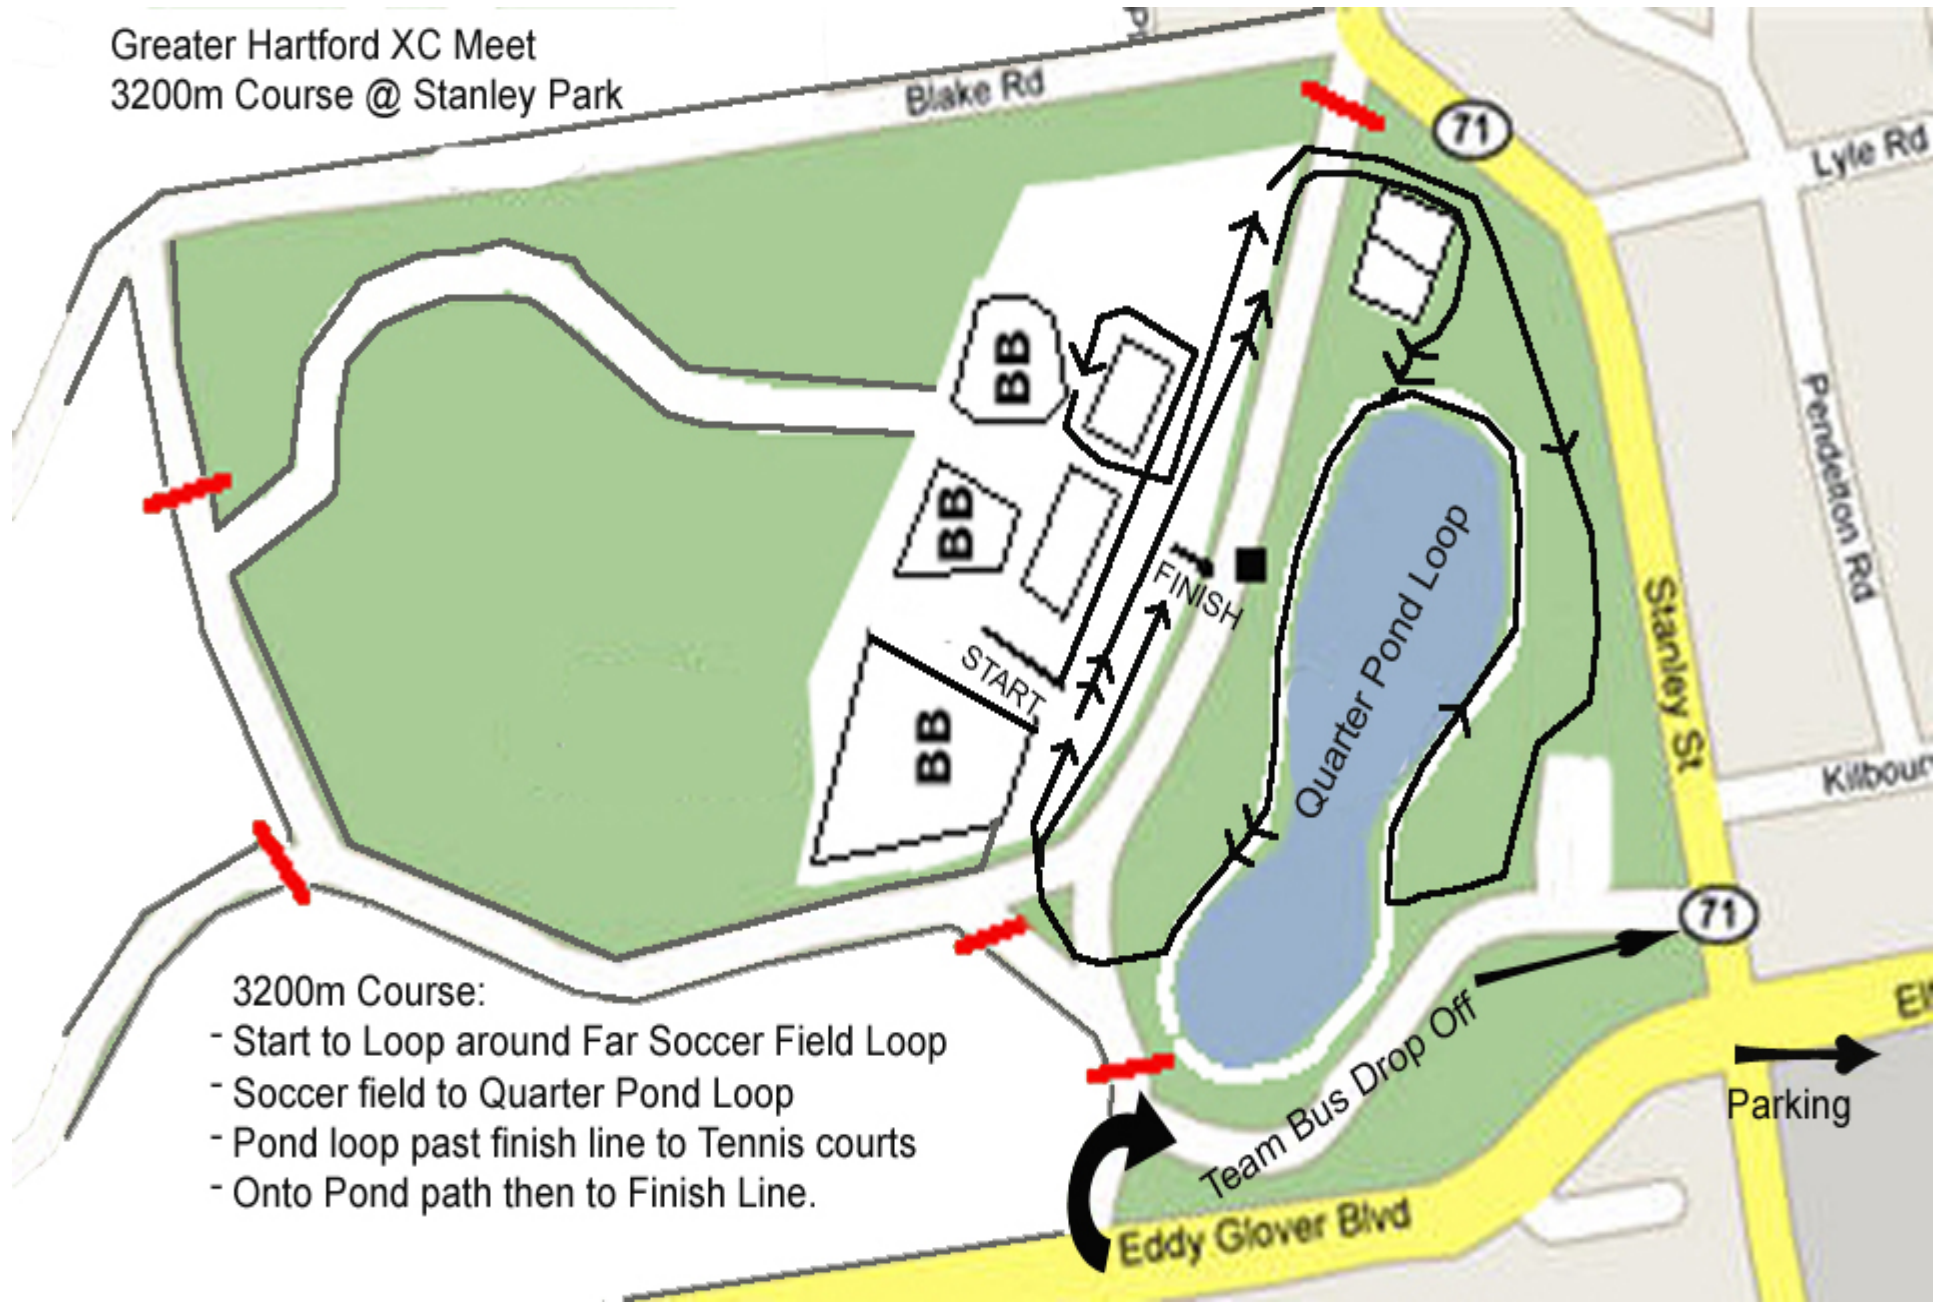

Greater Hartford XC Meet  
3200m Course @ Stanley Park

- 3200m Course:
- Start to Loop around Far Soccer Field Loop
  - Soccer field to Quarter Pond Loop
  - Pond loop past finish line to Tennis courts
  - Onto Pond path then to Finish Line.