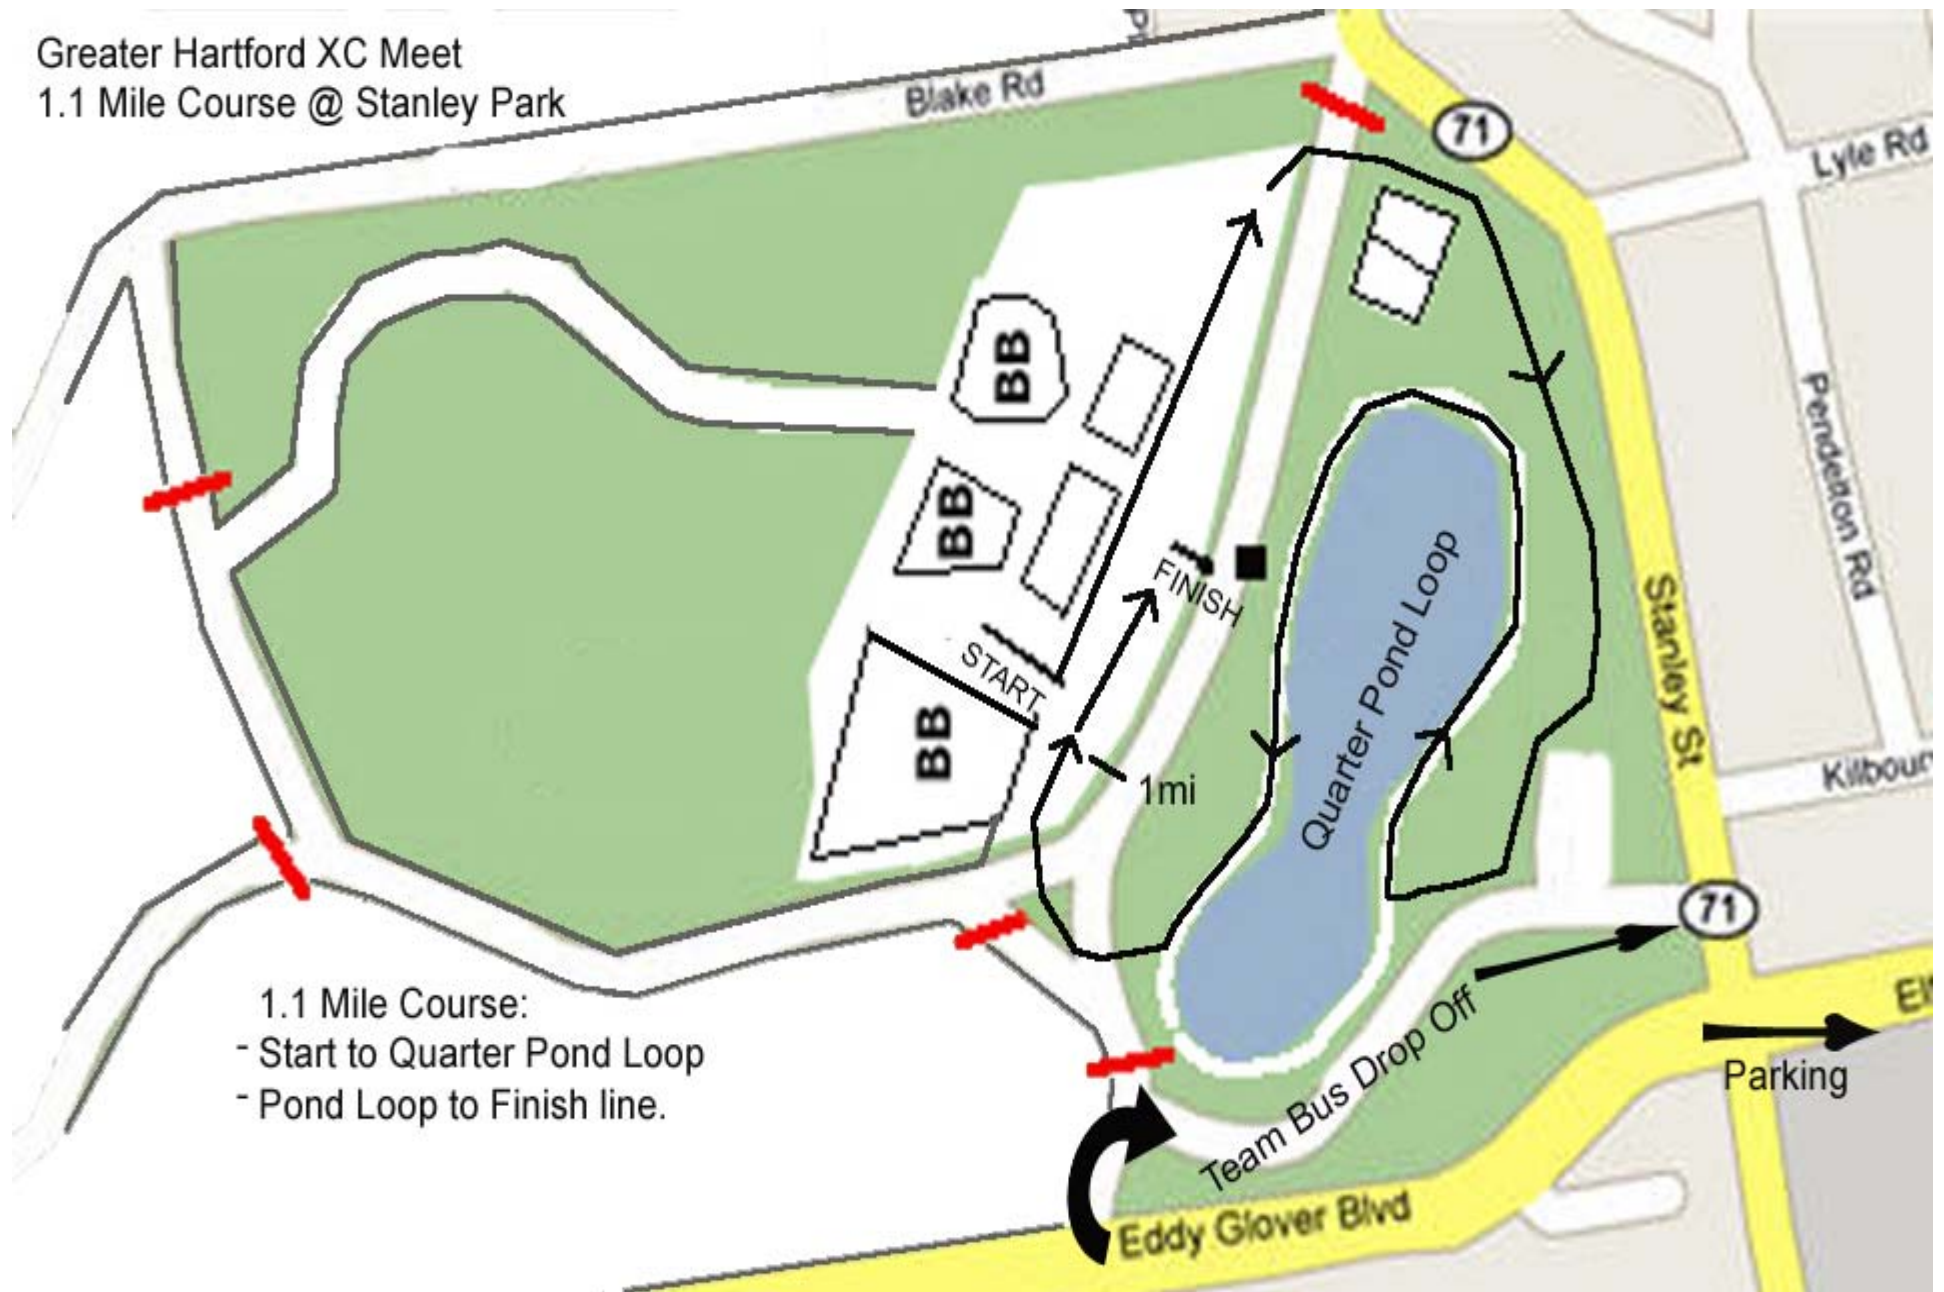

Greater Hartford XC Meet
1.1 Mile Course @ Stanley Park

- 1.1 Mile Course:
- Start to Quarter Pond Loop
 - Pond Loop to Finish line.